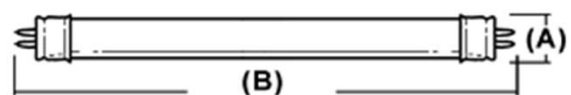

## T5 Tube Lights - Silver Edition

230v T5 Tube Lights 2ft and 4ft (Fluorescent Tube Replacement) Neutral White

Product Codes	T52s-8w16nw
	T54s-16w32nw
Power (watts)	T52s-8w16nw = 8w
	T54s-16w32nw = 16w
Operating voltage	85-265v
Lamp cap	T5
Expected Life (hours)	16000
Light output (lumens)	T52s-8w16nw = 640
	T54s-16w32nw = 1280
Colour temperature	5000k Neutral White
Colour rendering index	>80
Beam angle (degrees)	140°
Dimming range	Non-dimmable
Replaces	T52s-8w16nw = 24w FL
	T54s-16w32nw = 45w FL
Dimensions (l x b x h) wt.	595 x 16 x 16mm (g)
	1150 x 19 x 19mm (156g)
	b x a x a

The life expectancy of these tubes are 16000 hours and are RoHS compliant.

This tube is powered from both sides as in a traditional magnetic ballast fitting. Any ballast must be bypassed and replaced with an inline fuse & the included safety sticker needs to be placed on the fitting.